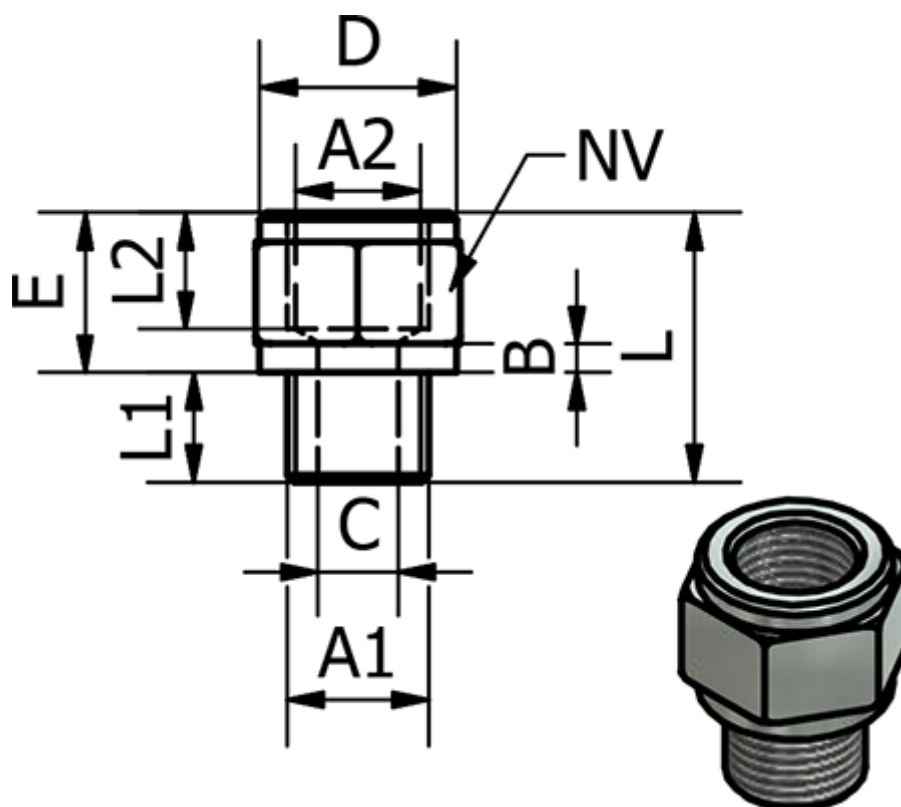

Article number: 5891120TR341

Description: Nipple sleeve 1120TR - 341
R3/4" - G1"

Measures

A1 = 3/4"	L2 = 12.5
A2 = 1"	NV = 38
B = 3	
C = 20	
D = 37.5	
E = 18	
L = 31	
L1 = 13	